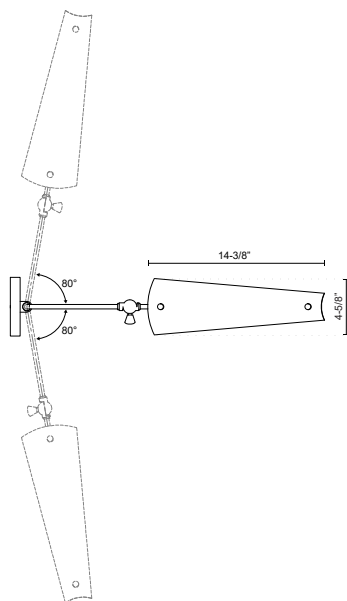

OSORIO WV347104

FIXTURE DIMENSIONS	W4-5/8" x H16-1/4" x E25-1/2"
HEIGHT FROM CENTER	10-5/8"
EXTENSION	25-1/2"
LIGHT SOURCE	LED with DC Driver
WATTAGE	6W
TOTAL LUMENS	480lm
DELIVERED LUMENS	195lm*
VOLTAGE	120V
COLOR TEMPERATURE	2700K
CRI (RA)	90CRI
DIMMABLE	Yes, TRIAC/ELV Dimmer (Not Included)
MATERIAL	Steel + Copper
SHADE DETAILS	Steel Shade
ILLUMINATION DIRECTION	Down
INSTALL OPTIONS	Wall Mount, Down Only
LOCATION	Damp
CANOPY DIMENSIONS	D4-3/4" x E7/8"
CEC TITLE 24 JA8	Yes, JA8-2022
BRAND	Alora

[D - Diameter, L - Length, W - Width, H - Height, E - Extension]

AVAILABLE FINISHES:

WV347104MBVB
Matte
Black/Vintage
Brass

WV347104MWVB
Matte
White/Vintage
Brass

*For complete warranty terms, please visit: www.aloralighting.com/warranty