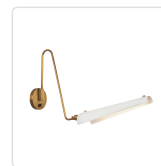

OSORIO WV347104

FIXTURE DIMENSIONS	W4-5/8" x H16-1/4" x E25-1/2"
HEIGHT FROM CENTER	10-5/8"
EXTENSION	25-1/2"
LIGHT SOURCE	LED with DC Driver
WATTAGE	6W
TOTAL LUMENS	480lm
DELIVERED LUMENS	195lm*
VOLTAGE	120V
COLOR TEMPERATURE	2700K
CRI (RA)	90CRI
DIMMABLE	Yes, TRIAC/ELV Dimmer (Not Included)
MATERIAL	Steel + Copper
SHADE DETAILS	Steel Shade
ILLUMINATION DIRECTION	Down
INSTALL OPTIONS	Wall Mount, Down Only
LOCATION	Damp
CANOPY DIMENSIONS	D4-3/4" x E7/8"
CEC TITLE 24 JA8	Yes, JA8-2022
BRAND	Alora

[D - Diameter, L - Length, W - Width, H - Height, E - Extension]

AVAILABLE FINISHES:

WV347104MBVB
Matte
Black/Vintage
Brass

WV347104MWVB
Matte
White/Vintage
Brass

*For complete warranty terms, please visit: www.aloralighting.com/warranty