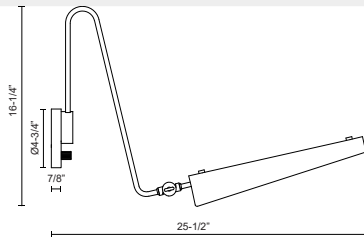

OSORIO WV347104

FIXTURE DIMENSIONS	W4-5/8" x H16-1/4" x E25-1/2"
HEIGHT FROM CENTER	10-5/8"
EXTENSION	25-1/2"
LIGHT SOURCE	LED with DC Driver
WATTAGE	6W
TOTAL LUMENS	480lm
DELIVERED LUMENS	195lm*
VOLTAGE	120V
COLOR TEMPERATURE	2700K
CRI (RA)	90CRI
DIMMABLE	Yes, TRIAC/ELV Dimmer (Not Included)
MATERIAL	Steel + Copper
SHADE DETAILS	Steel Shade
ILLUMINATION DIRECTION	Down
INSTALL OPTIONS	Wall Mount, Down Only
LOCATION	Damp
CANOPY DIMENSIONS	D4-3/4" x E7/8"
CEC TITLE 24 JA8	Yes, JA8-2022
BRAND	Alora

[D - Diameter, L - Length, W - Width, H - Height, E - Extension]

AVAILABLE FINISHES:

WV347104MBVB
Matte
Black/Vintage
Brass

WV347104MWVB
Matte
White/Vintage
Brass

*For complete warranty terms, please visit: www.aloralighting.com/warranty